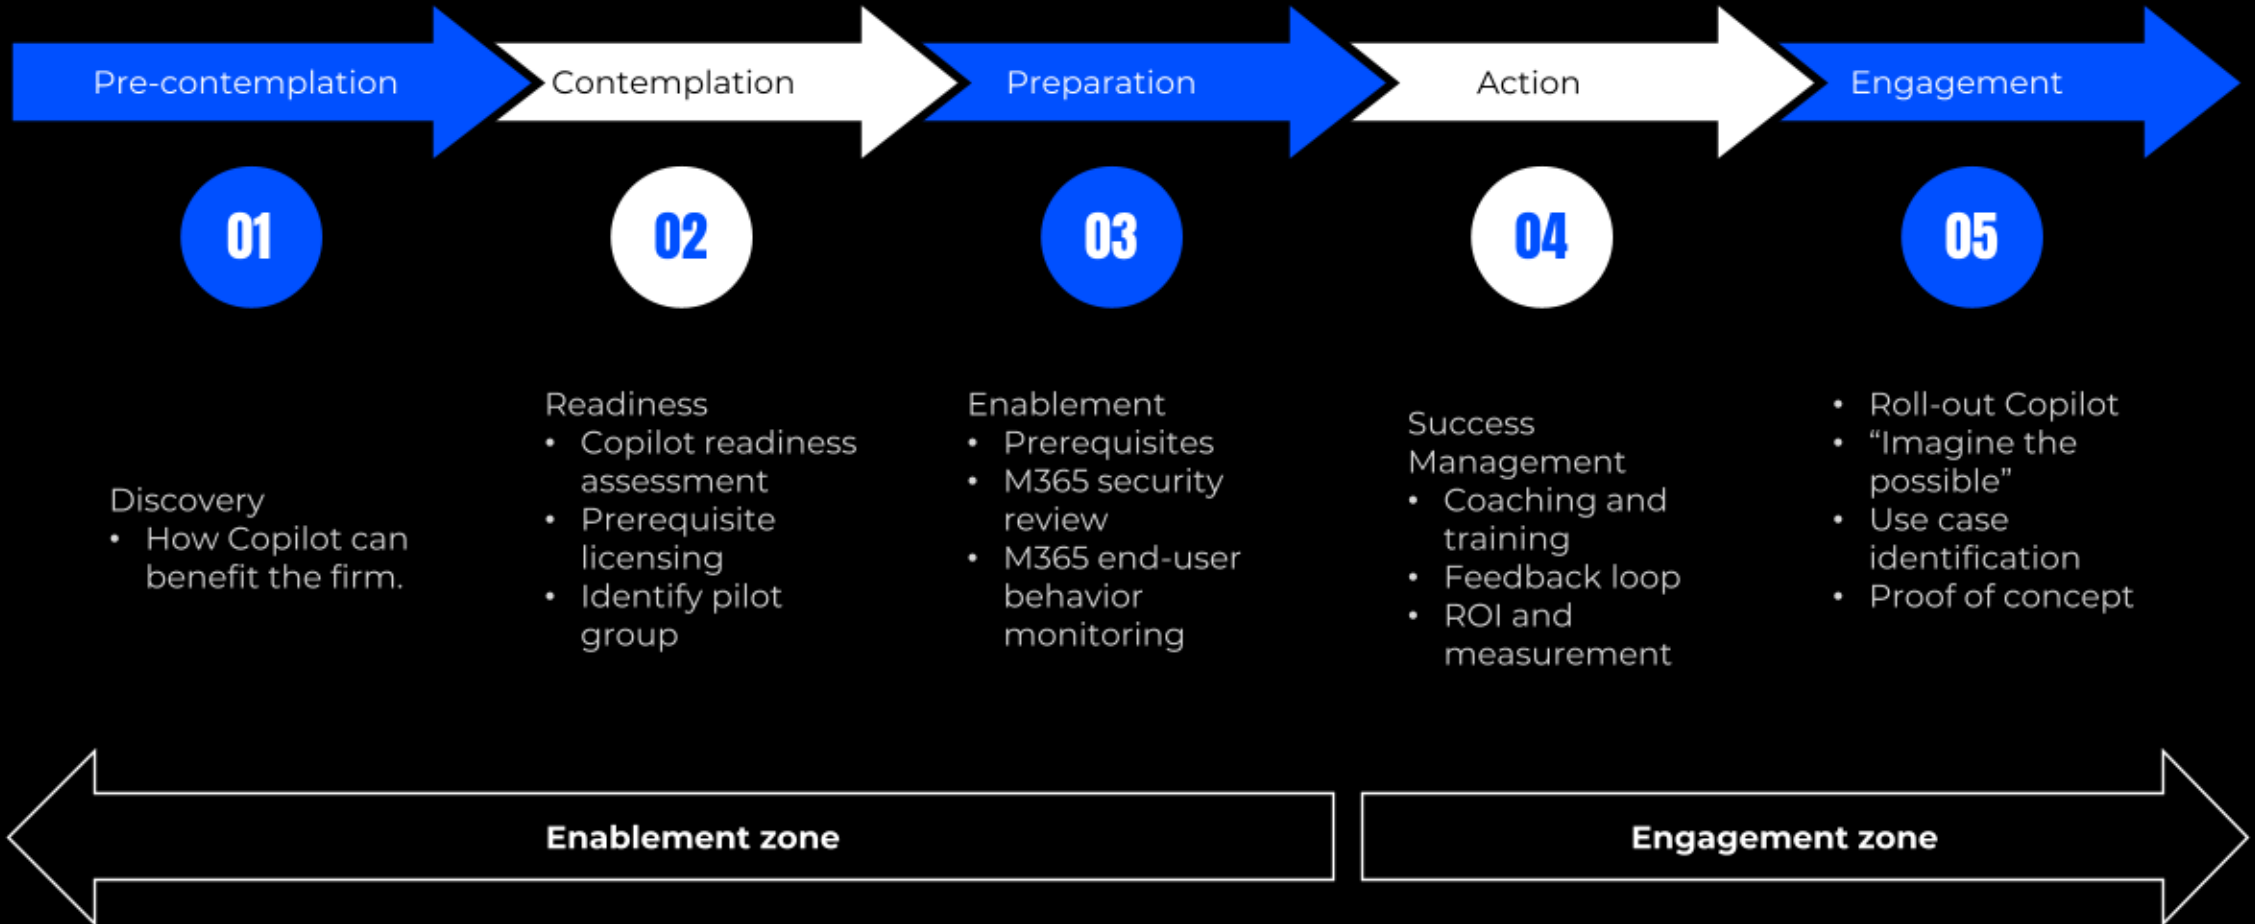

Copilot Client Journey