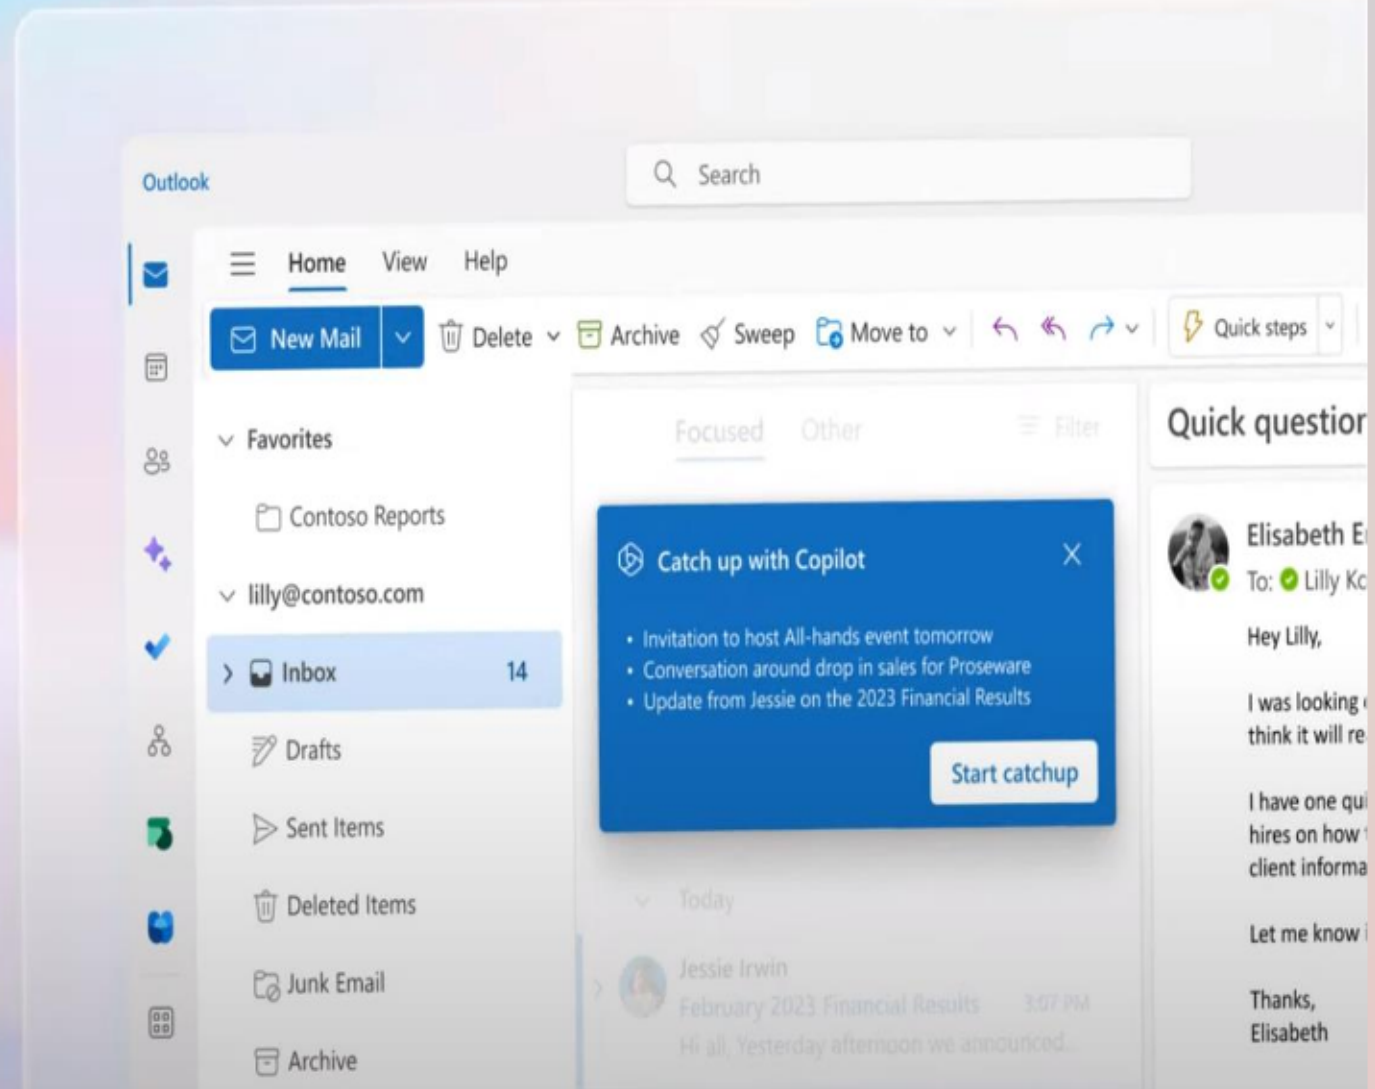

Copilot in Outlook