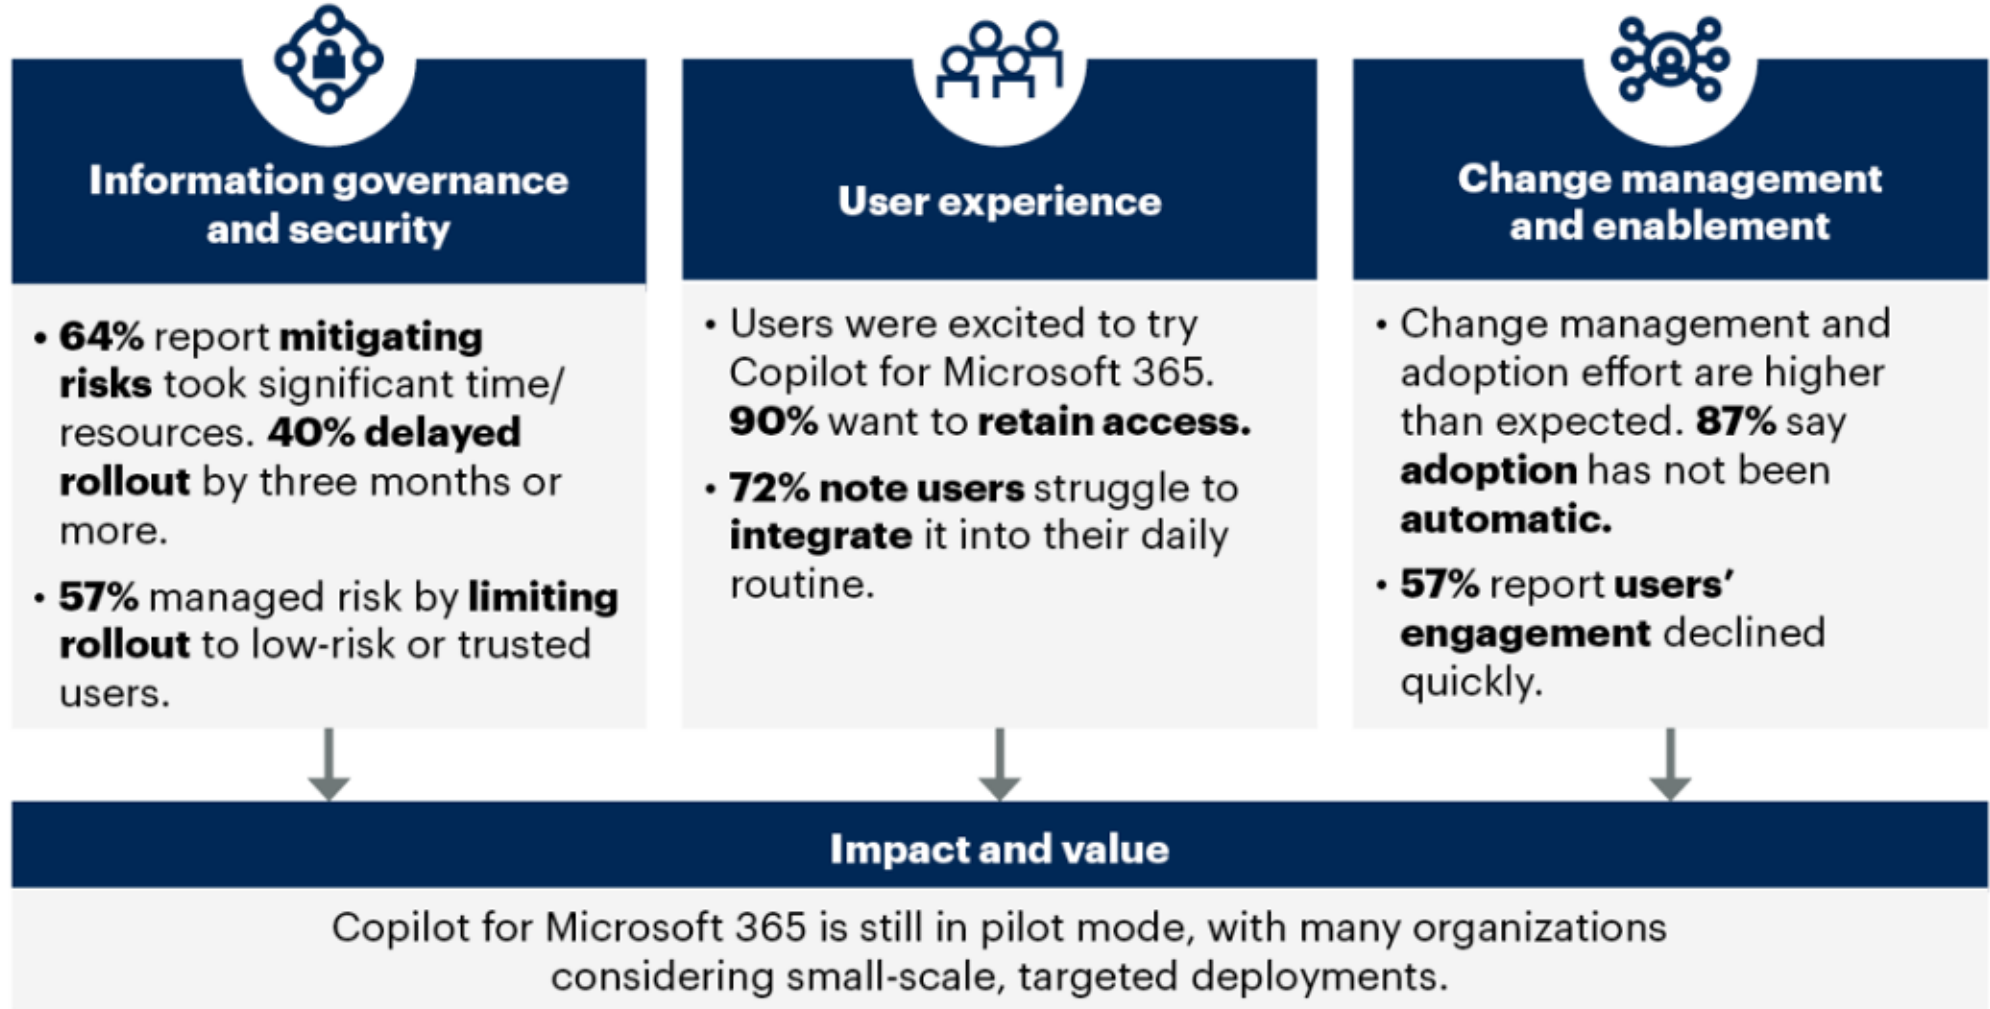

Copilot for Microsoft 365: Key Survey Findings

Source: Gartner
818800_C